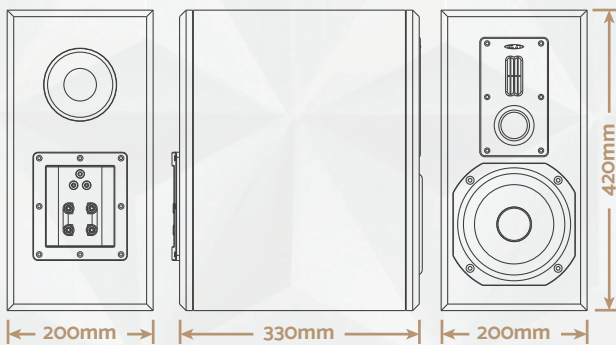

Dynavoice, a part of Winn Scandinavia AB
www.facebook.com/dynavoice | www.dynavoice.se